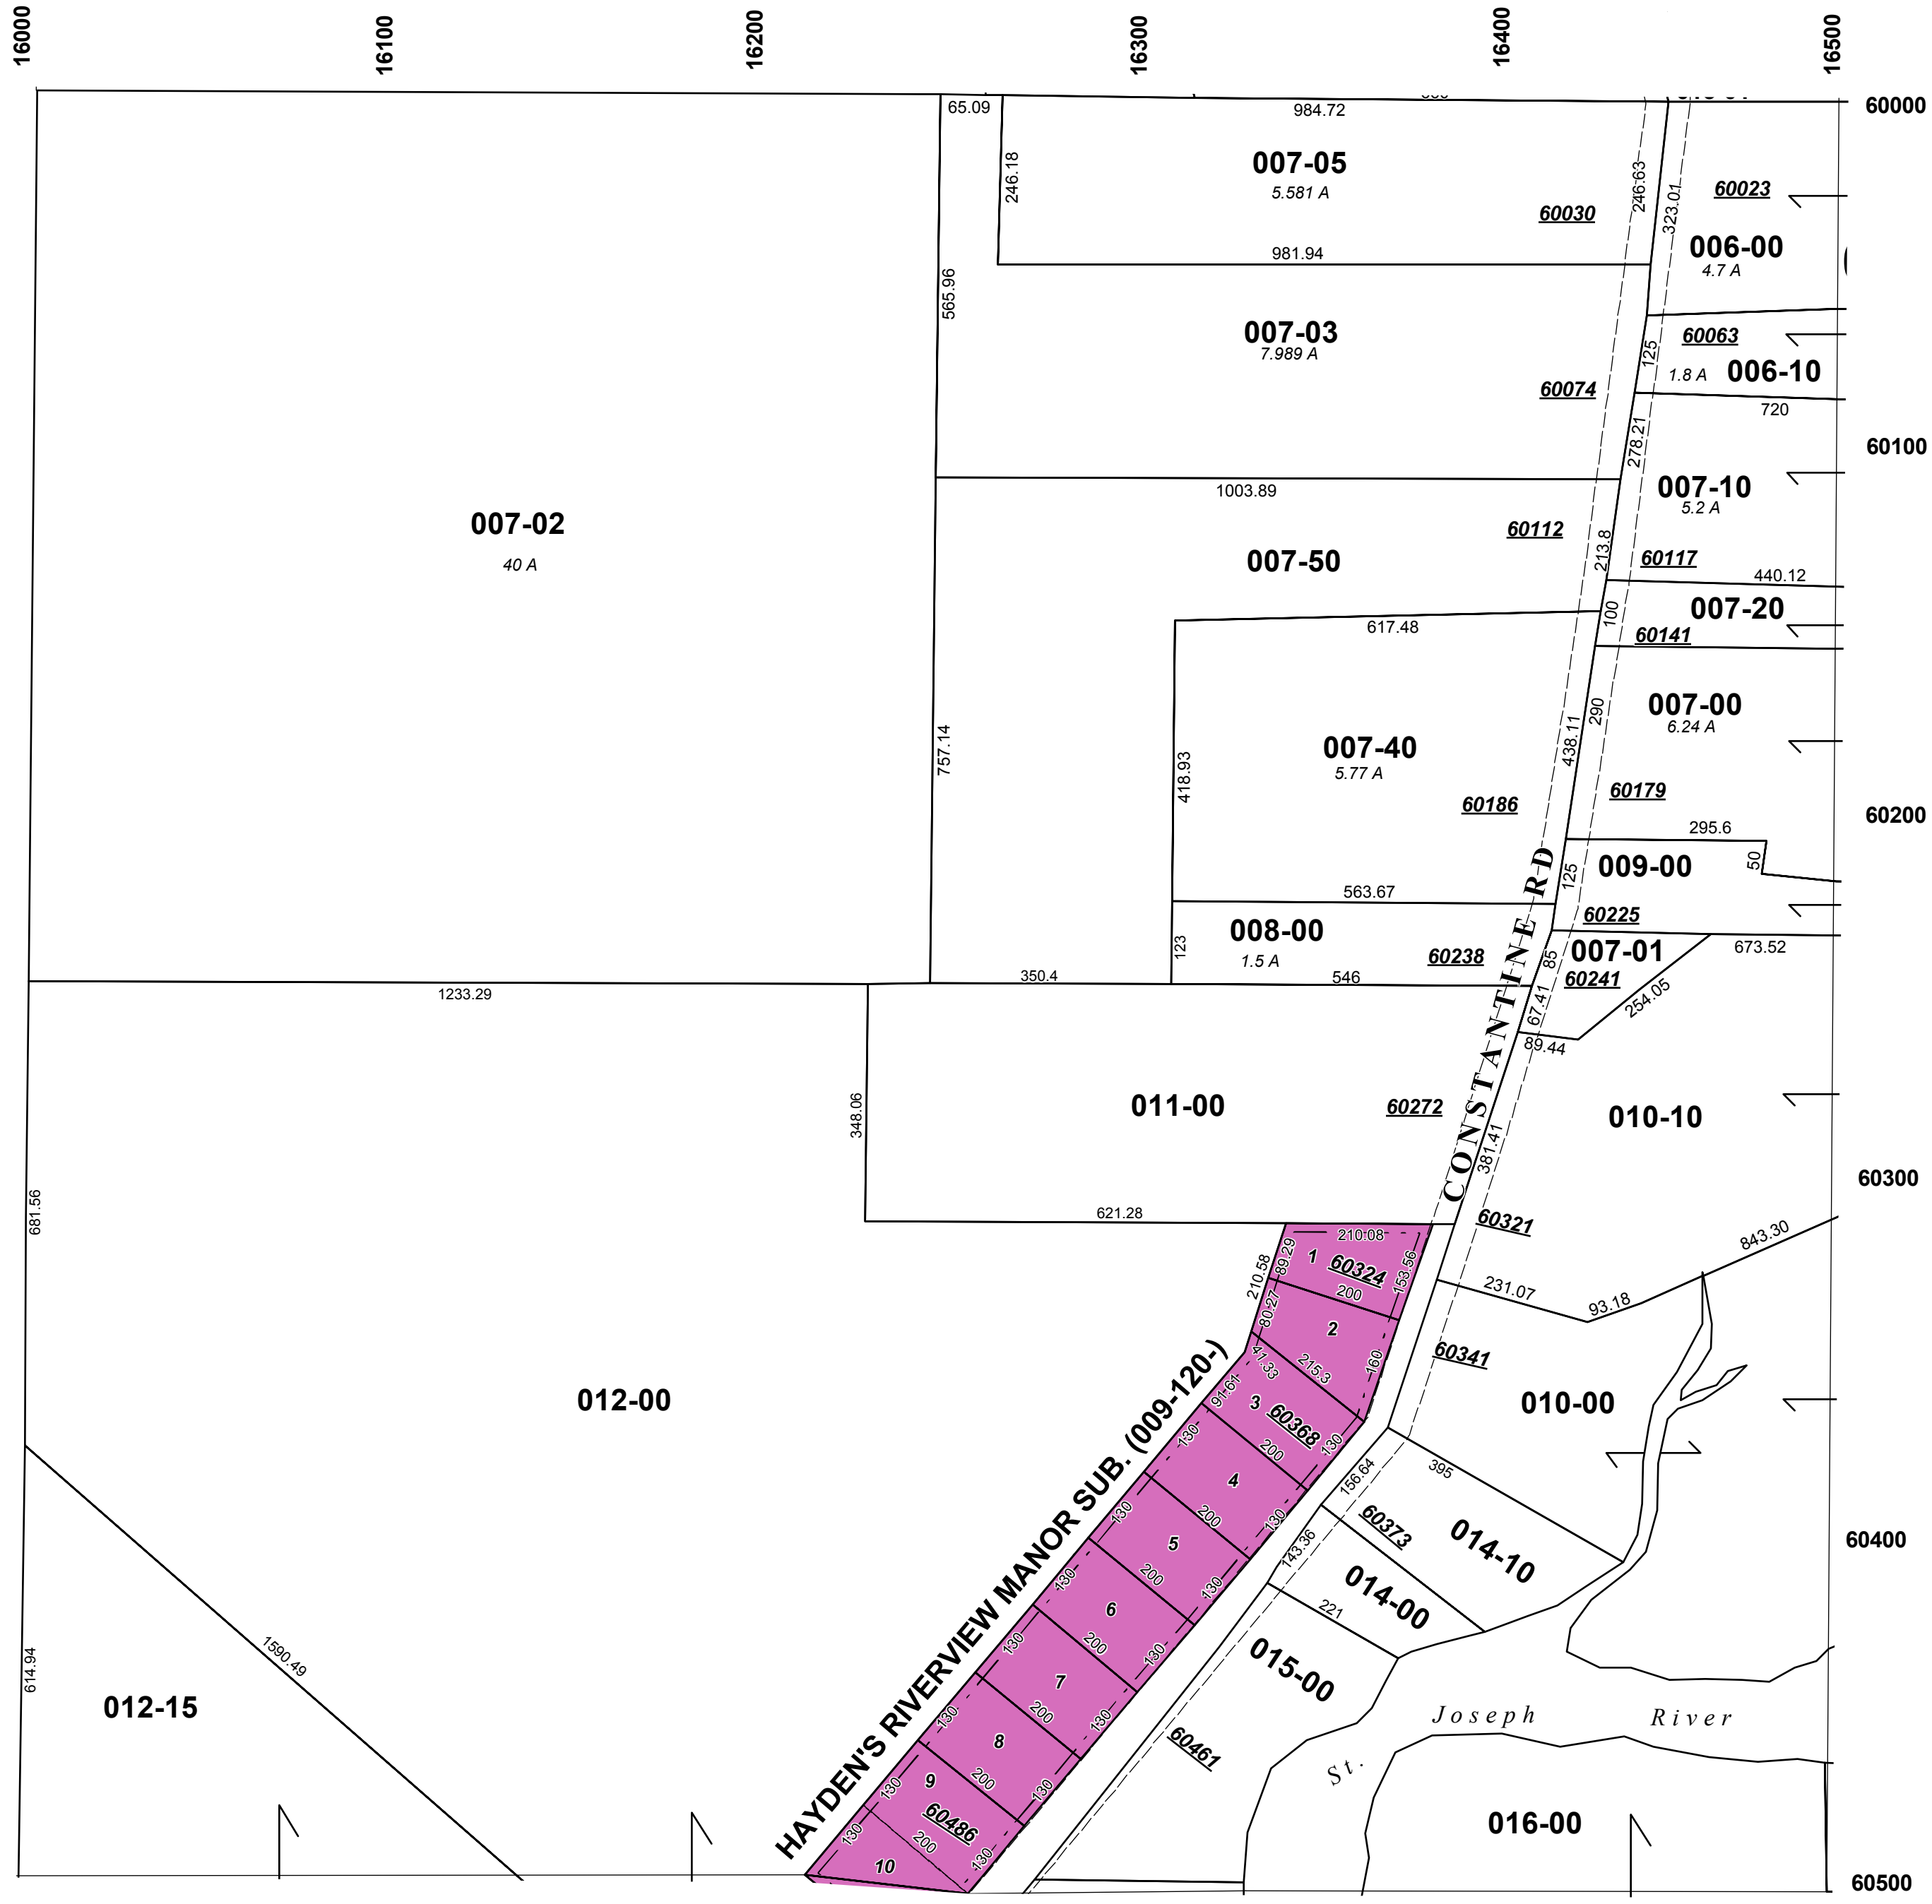

LOCKPORT TOWNSHIP

Section and Page Numbers

1	2	3	4	5	6
7	8	9	10	11	12
13	14	15	16	17	18
19	20	21	22	23	24
25	26	27	28	29	30
31	32	33	34	35	36

REVISED
 2/18/78
 2/23/81
 6 JUNE 86
 13 AUG 87
 14 JUNE 89
 04-07-94
 12-02-96
 02/28/02
 03/27/03
 01/20/04

St Joseph County Townships

FLOWER-FIELD	PARK	MENDON	LEONIDAS
FABUS	LOCKPORT	NOTTAWA	COLON
CONSTANTINE	FLORENCE	SHERMAN	BURR OAK
MOTTVILLE	WHITE PIGEON	STURGIS	FAWN RIVER

PARCEL PREFIX 75-009-030-

St Joseph County Land Resource Centre
 This map was compiled for tax administration purposes only. It does not represent a property survey.

NW 1/4 SEC 30, T6S - R11W