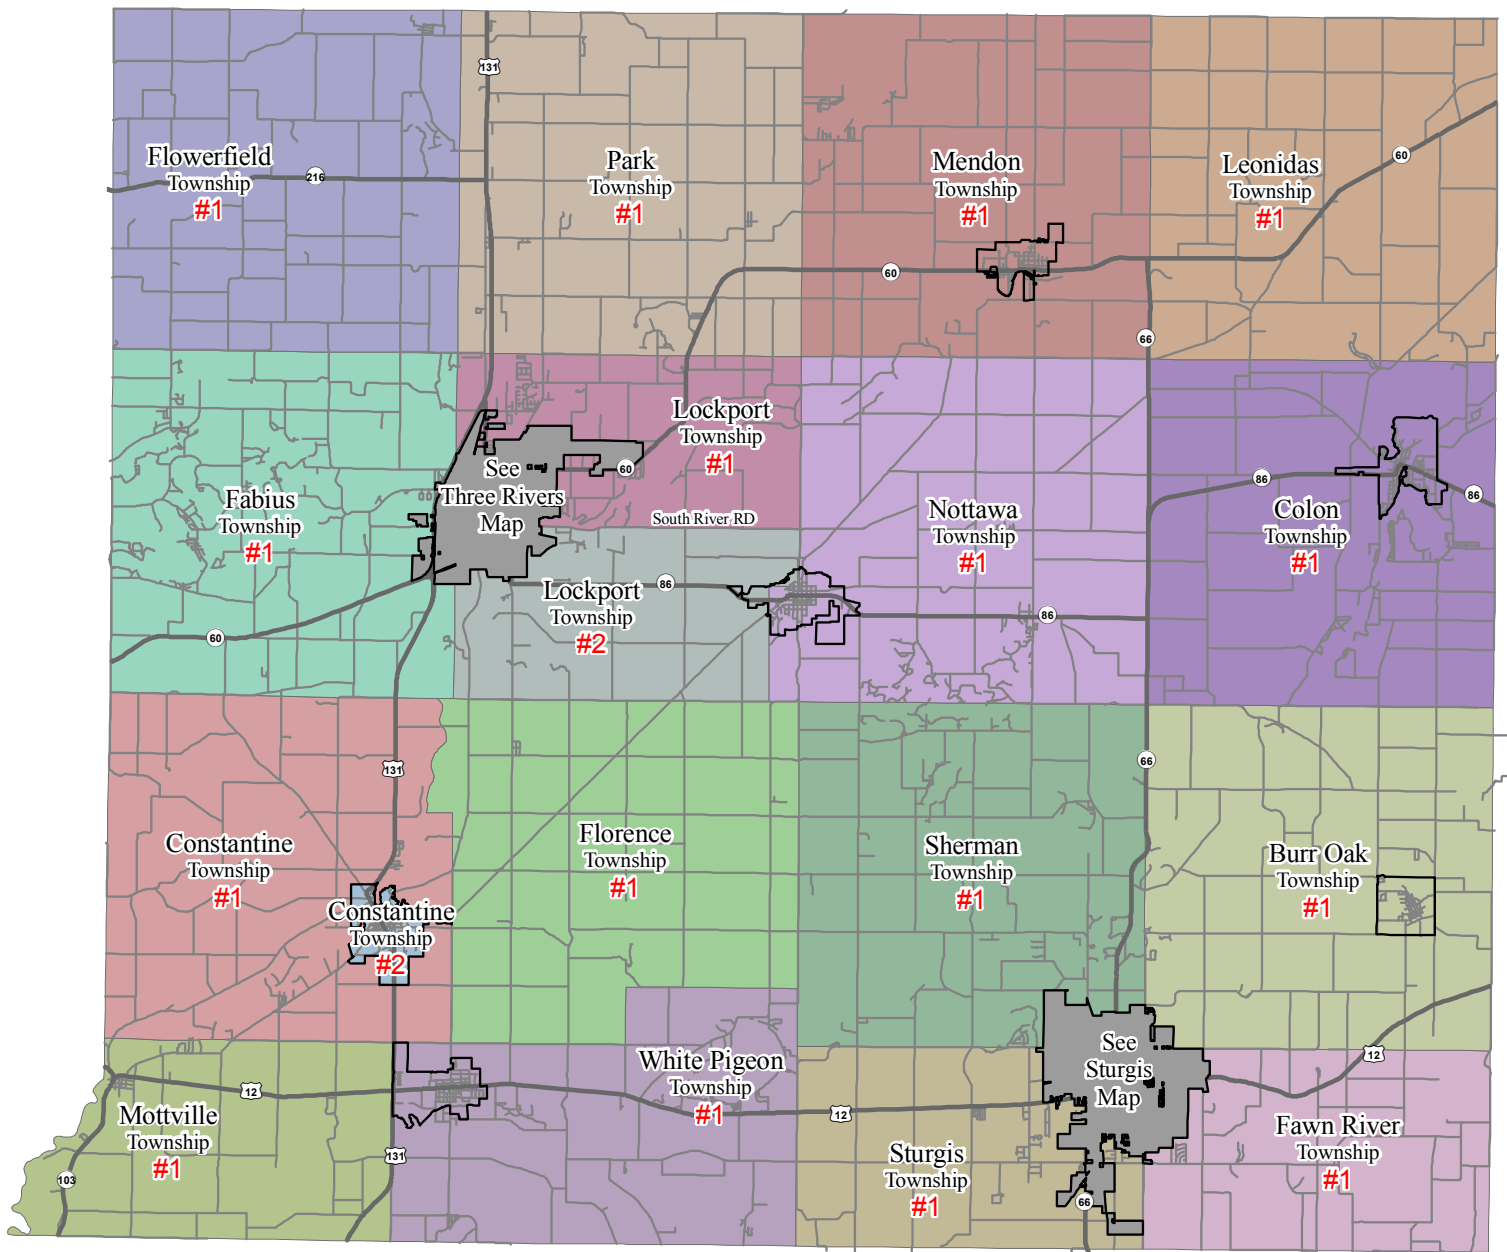

Voter Precincts - St Joseph County, Michigan

Produced By: St. Joseph County Land Resource Centre (269) 467-5576.
Geographic Information Systems Department
St. Joseph County assumes no responsibility for the content or usage of this map.