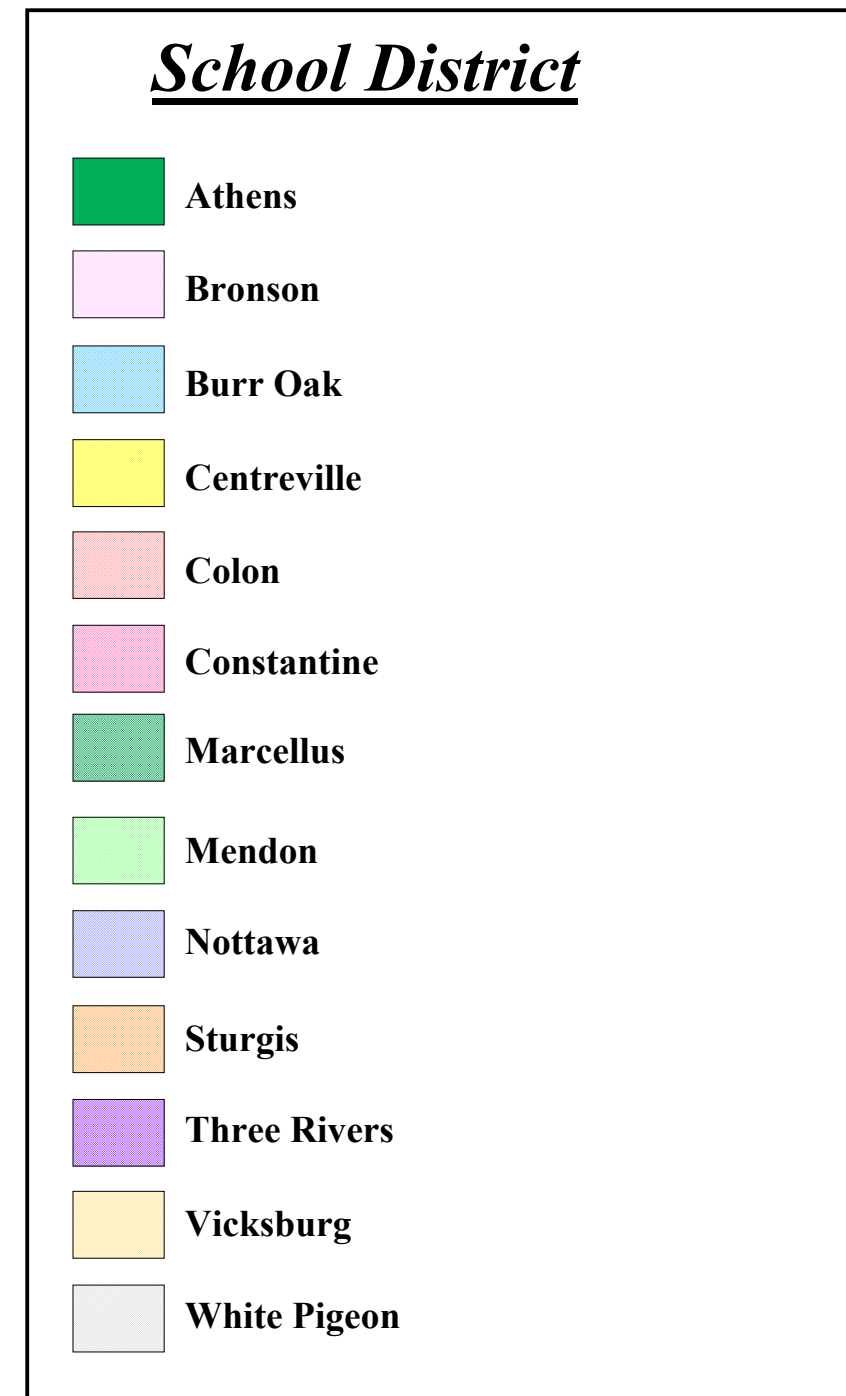

# St Joseph County Intermediate School District

This map was produced using the most current district boundary data available at the time of production in June 2005. The St Joseph County area was reviewed by St Joseph County ISD in February, 2005. St Joseph County is not responsible for errors or omissions.

Please consult the St Joseph County Land Resource Centre to verify district boundaries.

All Rights Reserved. This map may not be reproduced without the expressed, written permission of the St Joseph County Board of Commissioners.