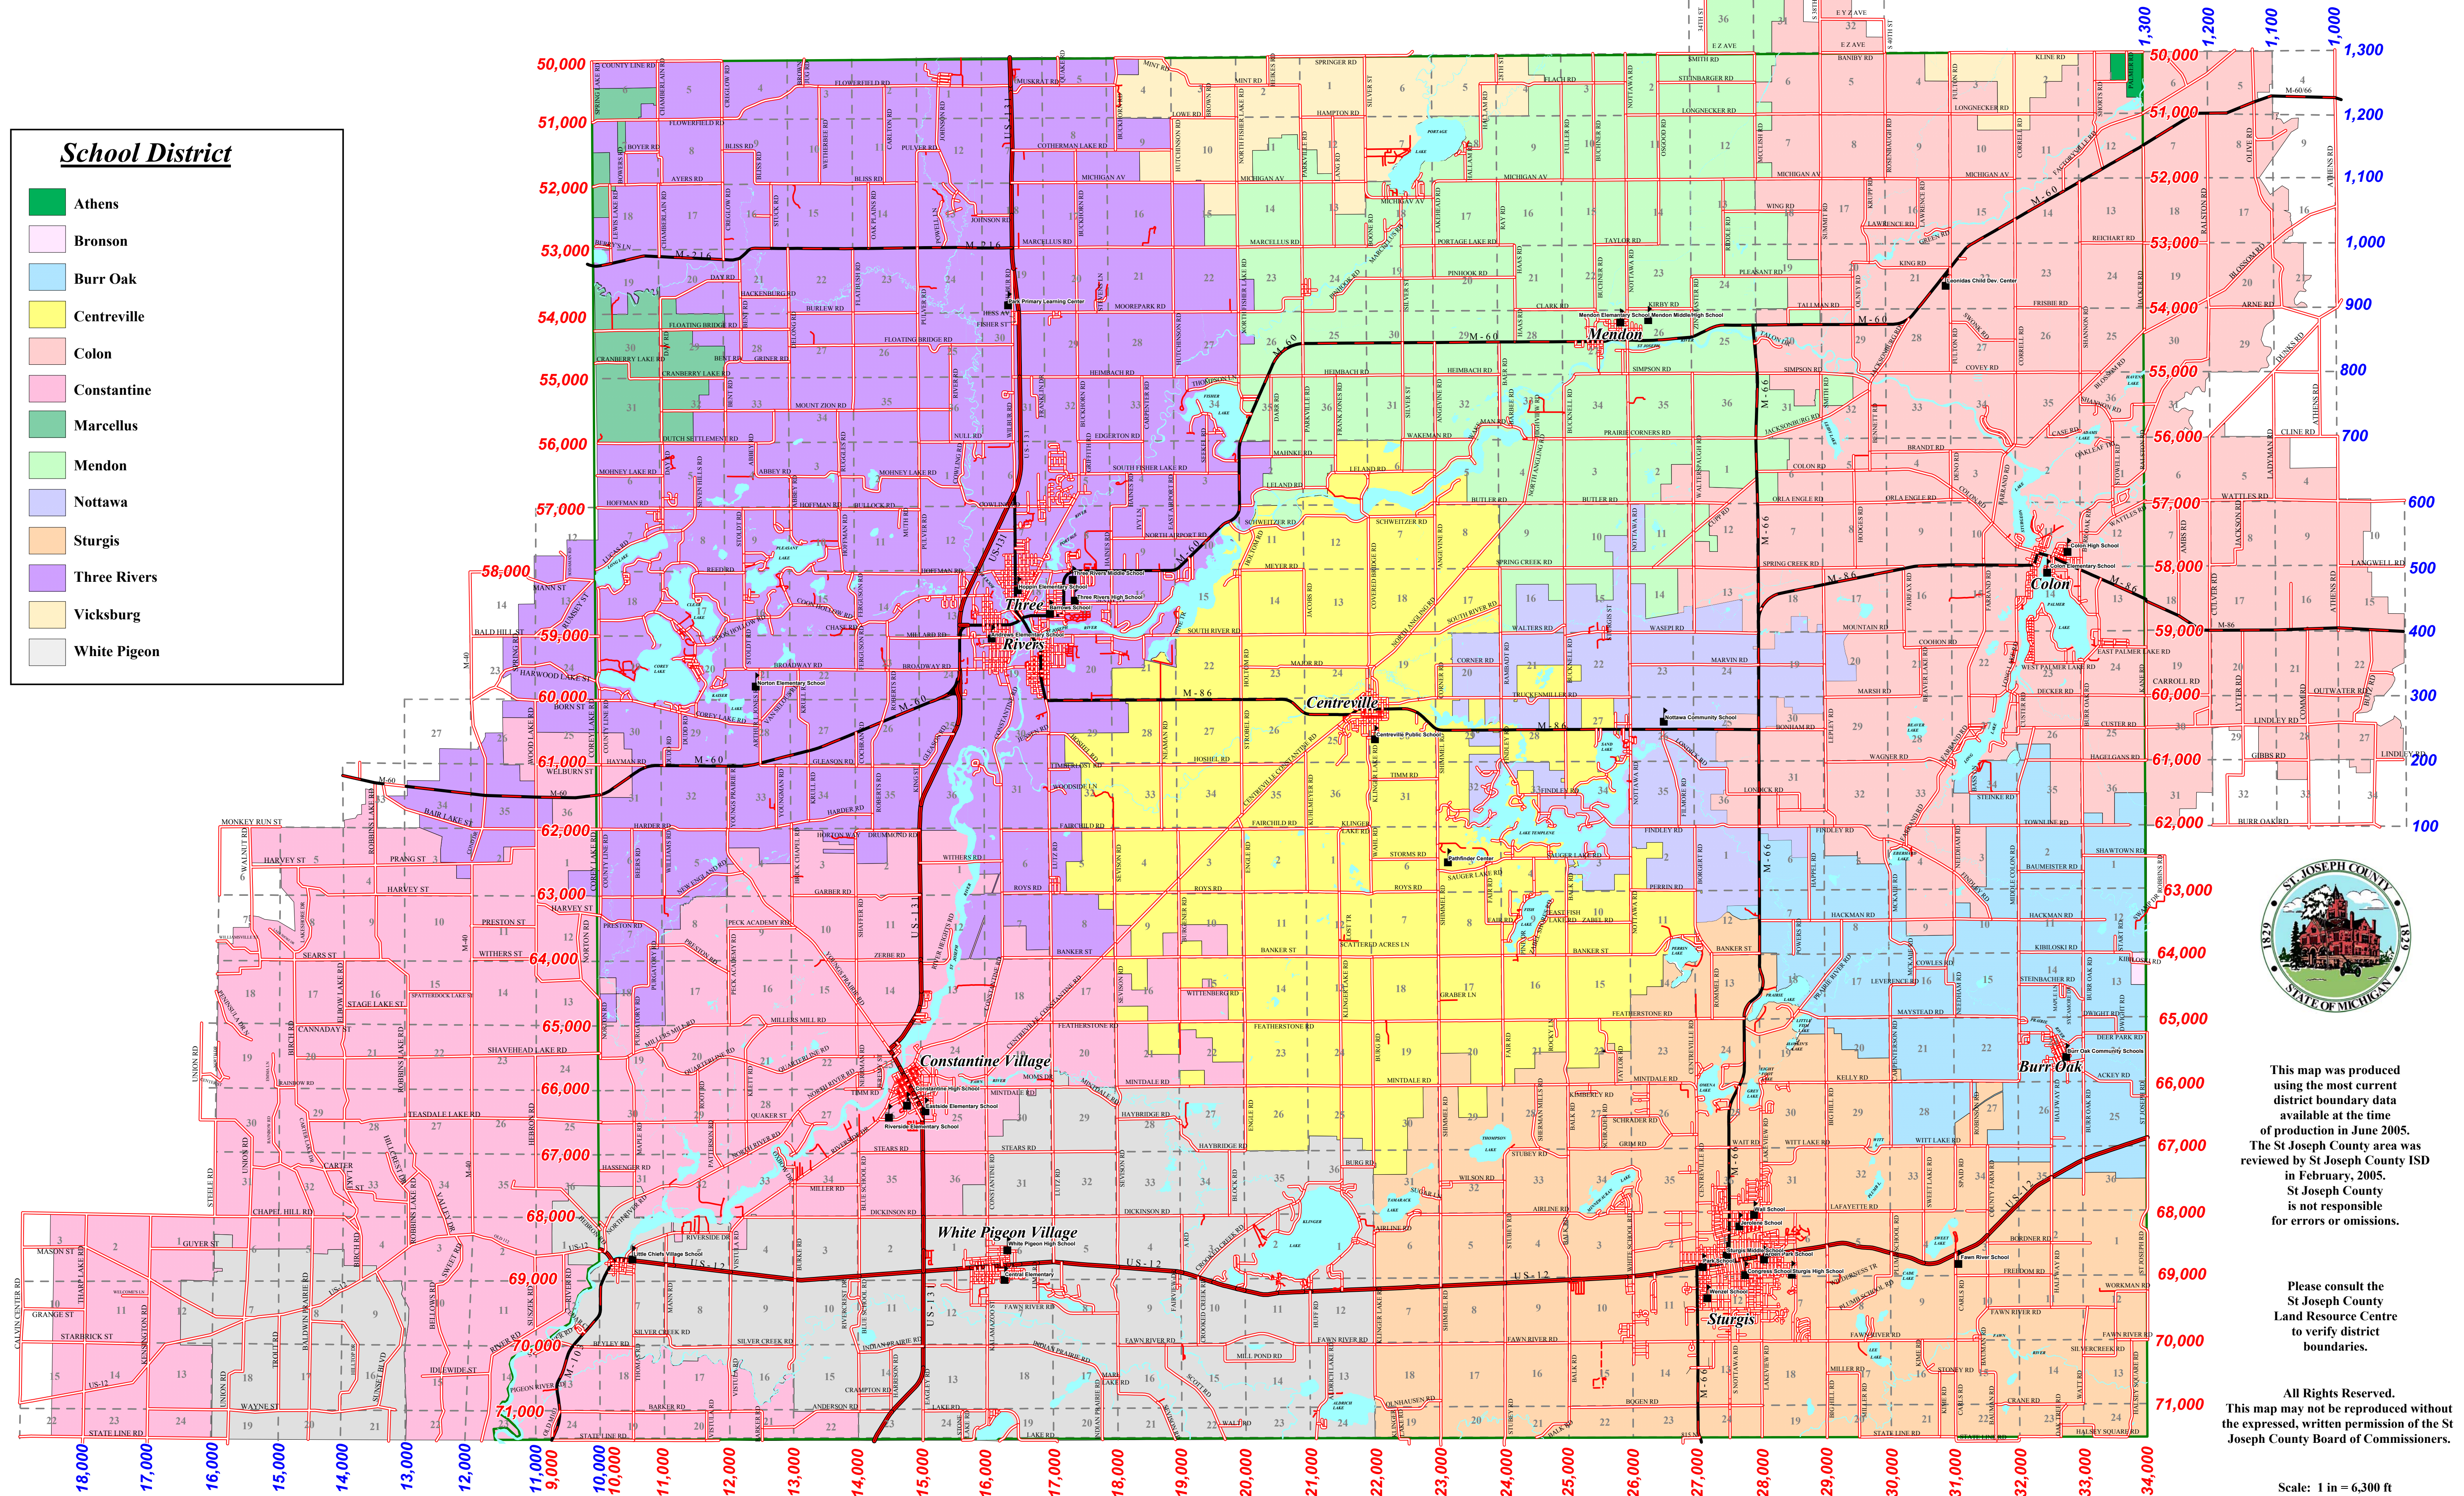

# St Joseph County Intermediate School District

This map was produced using the most current district boundary data available at the time of production in June 2005. The St Joseph County area was reviewed by St Joseph County ISD in February, 2005. St Joseph County is not responsible for errors or omissions.

Please consult the St Joseph County Land Resource Centre to verify district boundaries.

All Rights Reserved. This map may not be reproduced without the expressed, written permission of the St Joseph County Board of Commissioners.

Scale: 1 in = 6,300 ft