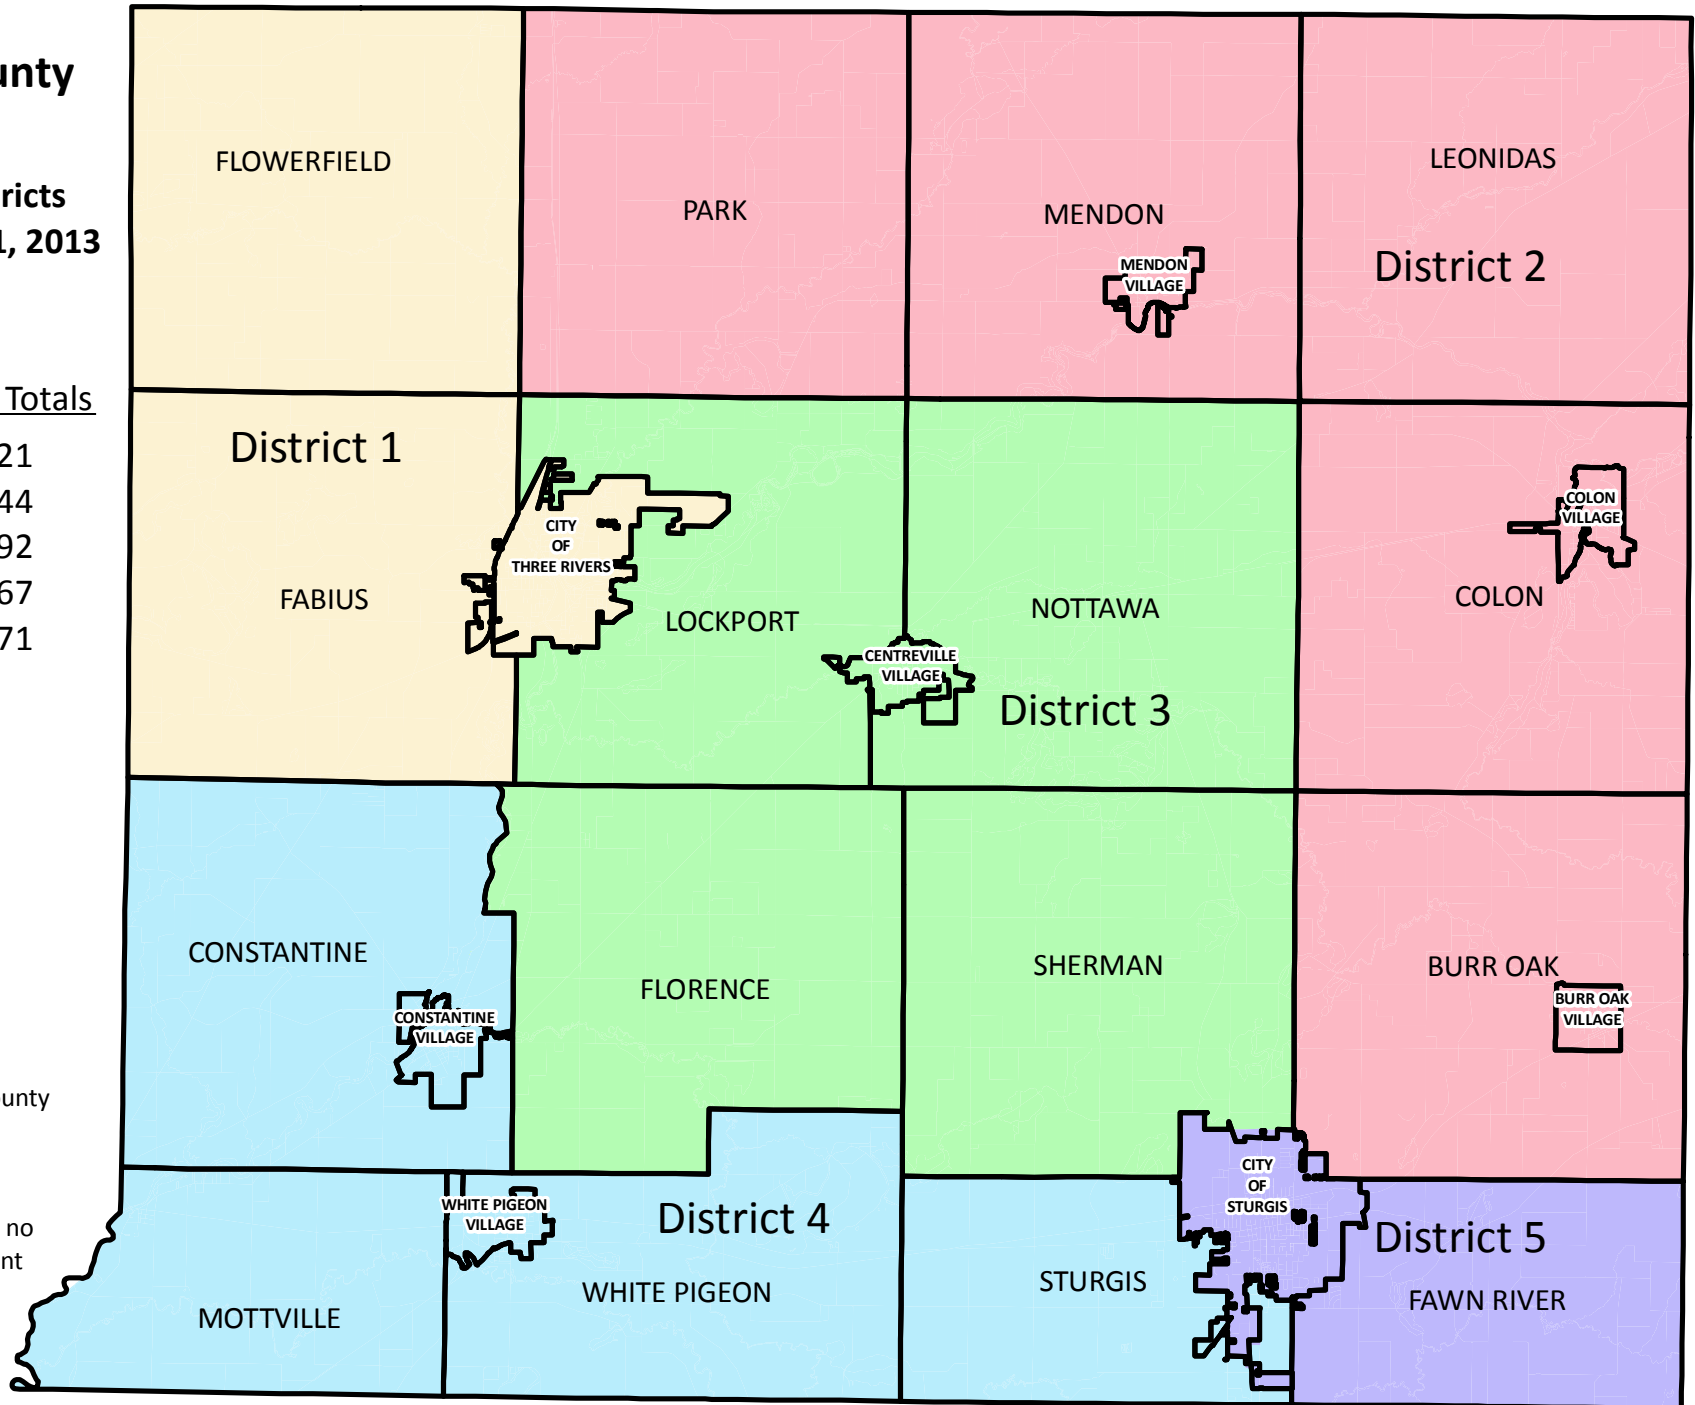

St Joseph County Michigan

Commission Districts
Effective: January 1, 2013

District Population Totals

- District 1: 12,621
- District 2: 12,444
- District 3: 12,092
- District 4: 11,667
- District 5: 12,471

Produced By: St. Joseph County
Land Resource Centre
GIS Department
(269) 467-5576
St. Joseph County assumes no
responsibility for the content
or usage of this map.

Populations derived from 2010 US Census.