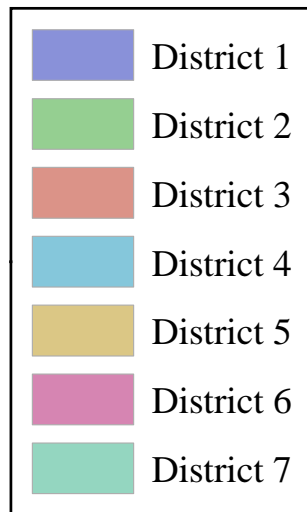

Commissioner Districts

St Joseph County, Michigan

*Produced By: St. Joseph County Land
Resource Centre (269) 467-5576.
Geographic Information Systems Department*