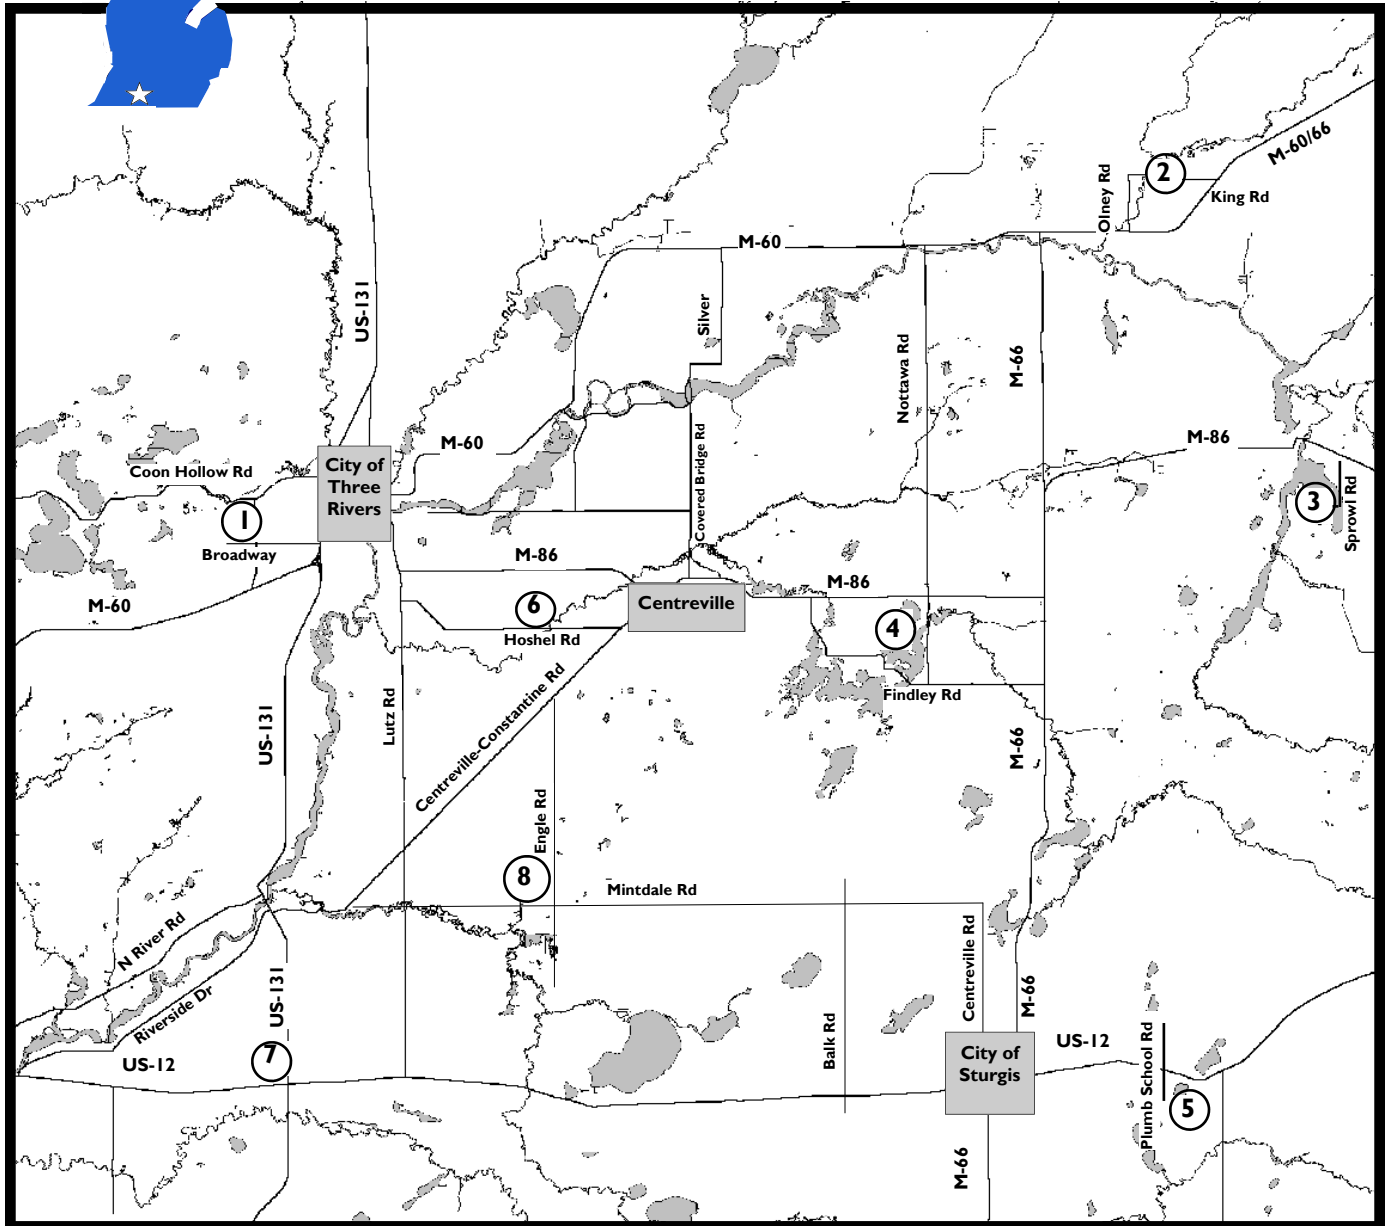

# ST. JOSEPH COUNTY PARKS

- 1. Meyer Broadway Park
- 2. Rawson's King Mill Park
- 3. Palmer Lake Beach
- 4. Nottawa Park

- 5. Cade Lake County Park
- 6. Hoshel Canoe Park
- 7. Wabhememe Burial Site
- 8. Timm County Park