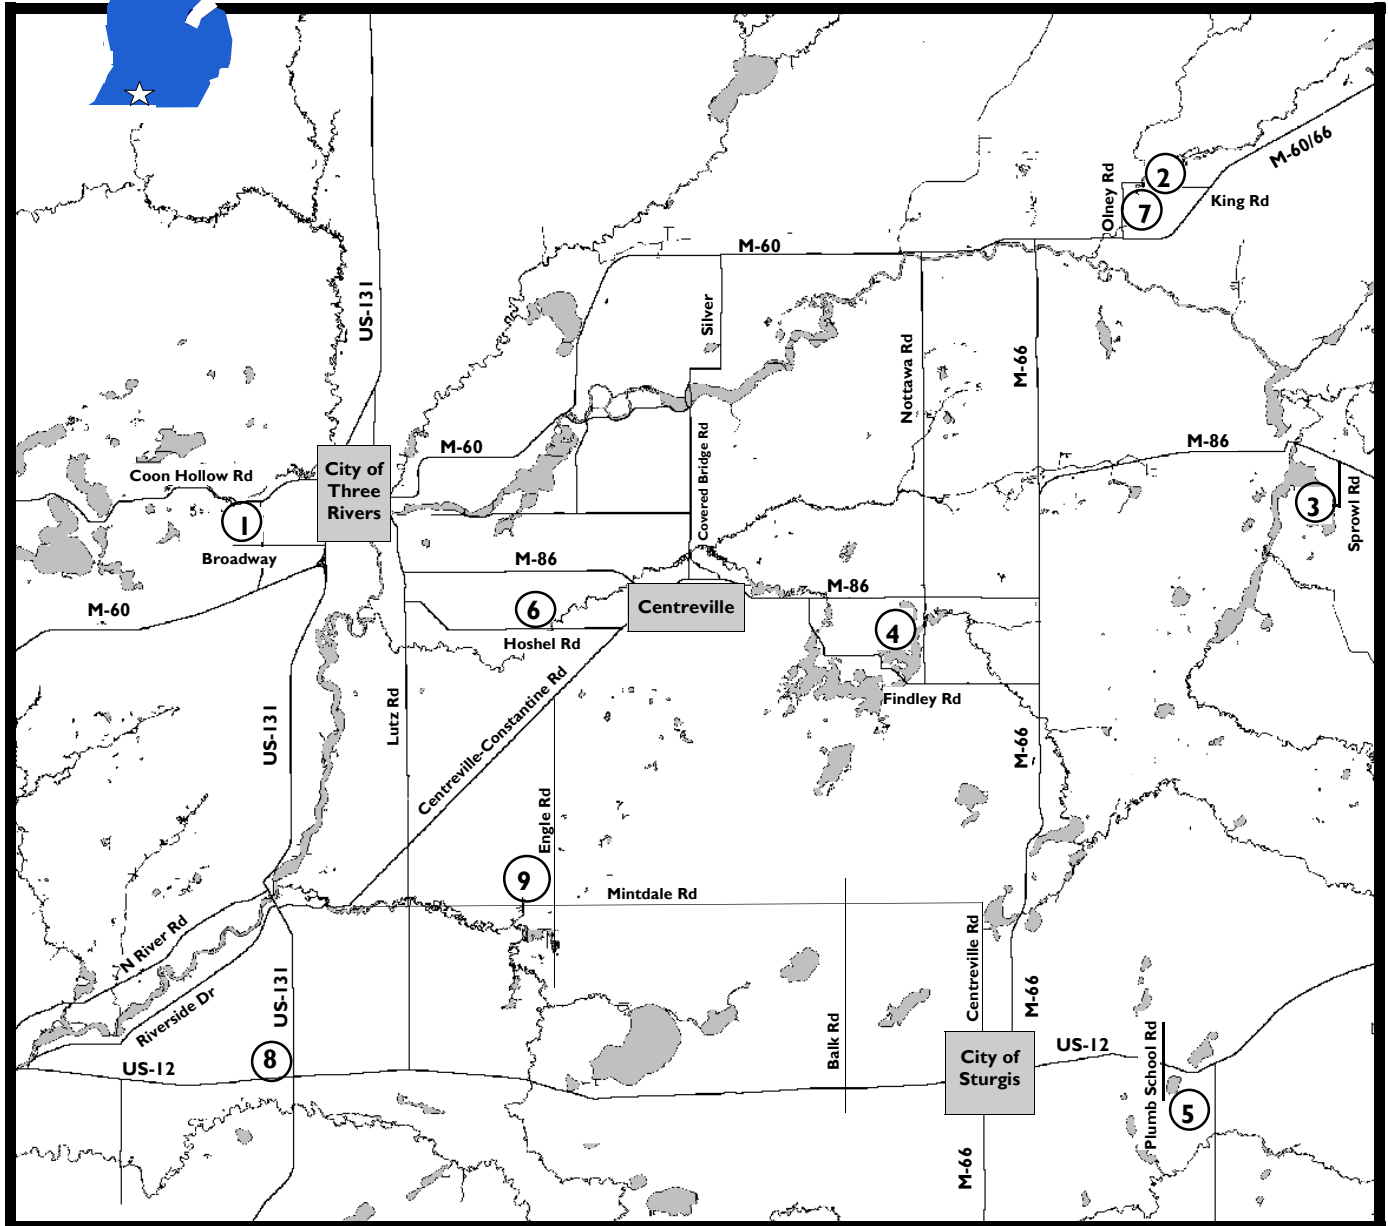

ST. JOSEPH COUNTY PARKS

- | | |
|----------------------------|--------------------------|
| 1. Meyer Broadway Park | 6. Hoshel Canoe Park |
| 2. Rawson's King Mill Park | 7. Olney Bridge Park |
| 3. Palmer Lake Beach | 8. Wabhememe Burial Site |
| 4. Nottawa Park | 9. Timm County Park |
| 5. Cade Lake County Park | |