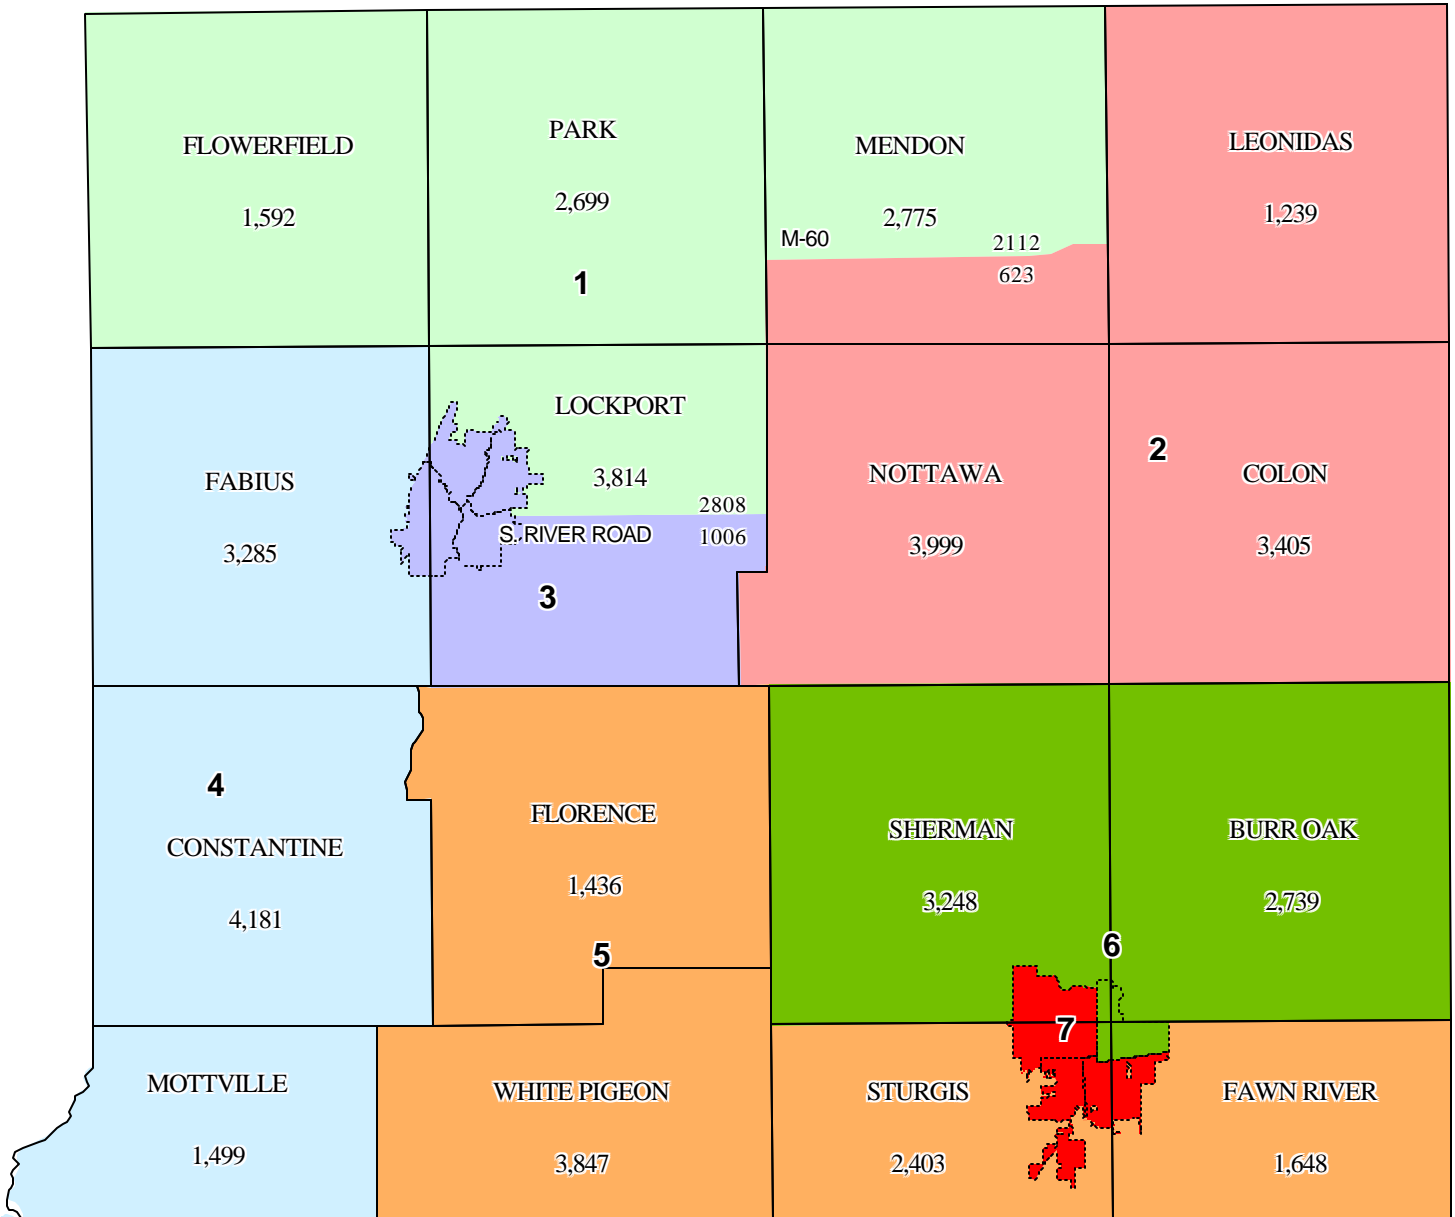

COMMISSIONER DISTRICTS

ST. JOSEPH COUNTY, MICHIGAN

Total Population 62,422

Districts and Population

- District 1 - 9,251
- District 2 - 9,266
- District 3 - 8,334
- District 4 - 8,965
- District 5 - 9,334
- District 6 - 8,803
- District 7 - 8,469

Adopted by the St. Joseph County Apportionment Commission on May 29, 2001